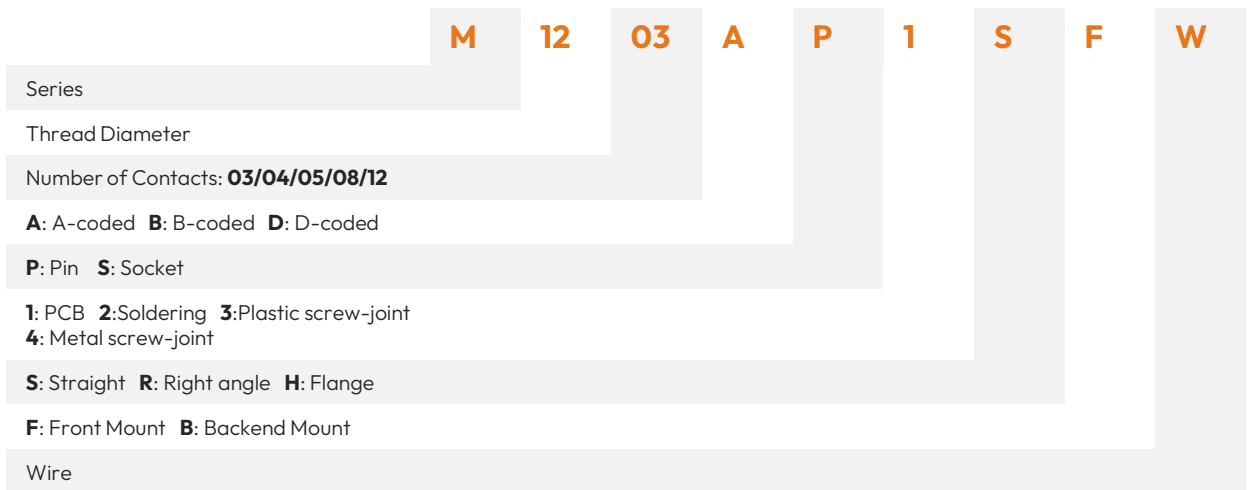

Mechanical Performance

Coupling method:	Threaded Coupling
Threaded Size:	M12x1
Mount Method	Cable Type
Mount Feature	Not Applicable
Contact Termination	Screw Joint
Cable Od	Not Applicable
Thread Aperture	Not Applicable
Durability	≥500 cycles
Wire Gauge	0.14/0.25/0.34/0.5mm²/(26/24/22/20AWG)

Environmental Performance

Temperature Range:	-25°C to 85°C
Ip Rating:	IP67

M12 Connector Part Number Breakout

Learn more about this connector on [Metabee's M series connector catalog](#).